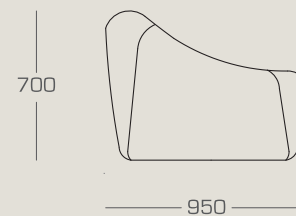

AVAILABLE IN THE FOLLOWING CONFIGURATIONS

arbor chair
950W x 950D x 700H

arbor sofa
1900W x 950D x 700H

internal frame made from New Zealand pine and plywood
high density foam with feather and fiber

see our fabric and leather sample box for available options