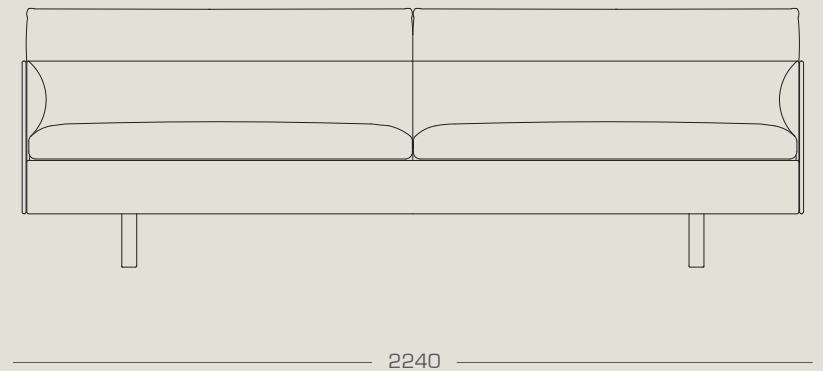

AVAILABLE IN THE FOLLOWING CONFIGURATIONS

foyer sofa
2240W x 830D x 730H

frame : turned oak leg, solid timber frame made of New Zealand Pine & plywood with steel reinforcing.

filling : high density polyurethane foam, duck feather and fiber on all cushioning.

see our fabric and leather sample box for available options