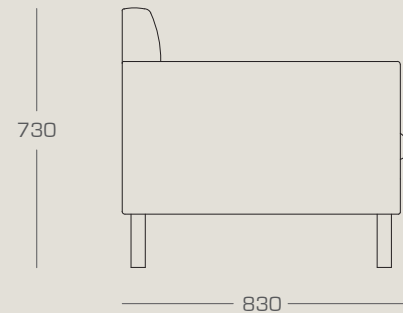

AVAILABLE IN THE FOLLOWING CONFIGURATIONS

foyer sofa
2240W x 830D x 730H

frame : turned oak leg, solid timber frame made of New Zealand Pine & plywood with steel reinforcing.

filling : high density polyurethane foam, duck feather and fiber on all cushioning.

see our fabric and leather sample box for available options