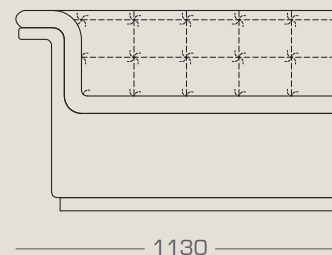

AVAILABLE IN THE FOLLOWING CONFIGURATIONS

furrow sofa

2 seater sofa: 1940W x 950D x 690H

1-arm modules:

1130W x 950D x 690H

1330W x 950D x 690H

base frame : solid New Zealand pine /plywood

filling : high density polyurethane foam, duck feather and dacron fiber
on all cushioning.