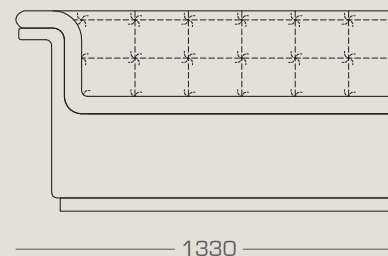

AVAILABLE IN THE FOLLOWING CONFIGURATIONS

furrow sofa

2 seater sofa: 1940W x 950D x 690H

1-arm modules:

1130W x 950D x 690H

1330W x 950D x 690H

base frame : solid New Zealand pine /plywood

filling : high density polyurethane foam, duck feather and dacron fiber
on all cushioning.