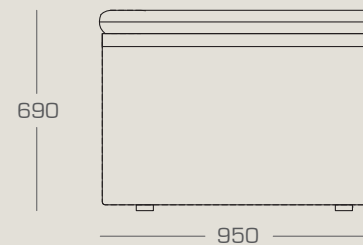

AVAILABLE IN THE FOLLOWING CONFIGURATIONS

furrow sofa

2 seater sofa: 1940W x 950D x 690H

1-arm modules:

1130W x 950D x 690H

1330W x 950D x 690H

base frame : solid New Zealand pine /plywood

filling : high density polyurethane foam, duck feather and dacron fiber
on all cushioning.