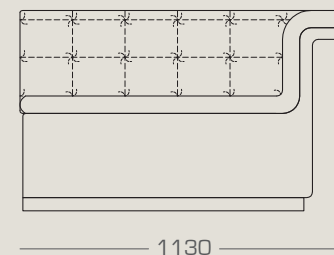

AVAILABLE IN THE FOLLOWING CONFIGURATIONS

furrow sofa

2 seater sofa: 1940W x 950D x 690H

1-arm modules:

1130W x 950D x 690H

1330W x 950D x 690H

base frame : solid New Zealand pine /plywood

filling : high density polyurethane foam, duck feather and dacron fiber
on all cushioning.