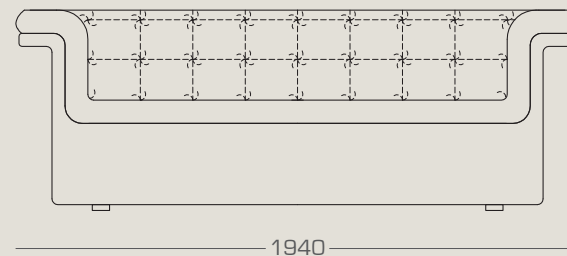

AVAILABLE IN THE FOLLOWING CONFIGURATIONS

furrow sofa

2 seater sofa: 1940W x 950D x 690H

1-arm modules:

1130W x 950D x 690H

1330W x 950D x 690H

base frame : solid New Zealand pine /plywood

filling : high density polyurethane foam, duck feather and dacron fiber
on all cushioning.