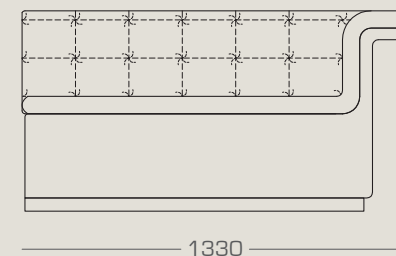

AVAILABLE IN THE FOLLOWING CONFIGURATIONS

furrow sofa

2 seater sofa: 1940W x 950D x 690H

1-arm modules:

1130W x 950D x 690H

1330W x 950D x 690H

base frame : solid New Zealand pine /plywood

filling : high density polyurethane foam, duck feather and dacron fiber
on all cushioning.