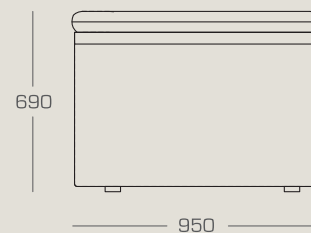

AVAILABLE IN THE FOLLOWING CONFIGURATIONS

furrow sofa

2 seater sofa: 1940W x 950D x 690H

1-arm modules:

1130W x 950D x 690H

1330W x 950D x 690H

base frame : solid New Zealand pine /plywood

filling : high density polyurethane foam, duck feather and dacron fiber
on all cushioning.