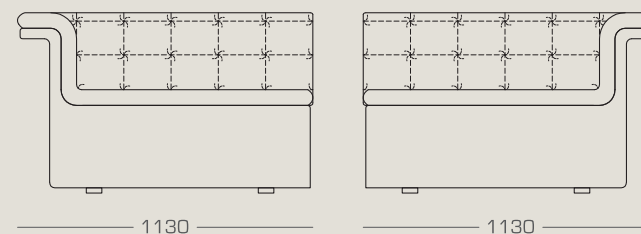

AVAILABLE IN THE FOLLOWING CONFIGURATIONS

furrow sofa

2 seater sofa: 1940W x 950D x 690H

1-arm modules:

1130W x 950D x 690H

1330W x 950D x 690H

base frame : solid New Zealand pine /plywood

filling : high density polyurethane foam, duck feather and dacron fiber
on all cushioning.