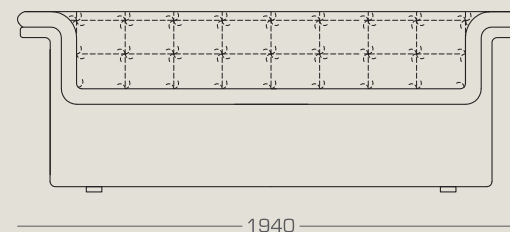

AVAILABLE IN THE FOLLOWING CONFIGURATIONS

furrow sofa

2 seater sofa: 1940W x 950D x 690H

1-arm modules:

1130W x 950D x 690H

1330W x 950D x 690H

base frame : solid New Zealand pine /plywood

filling : high density polyurethane foam, duck feather and dacron fiber
on all cushioning.