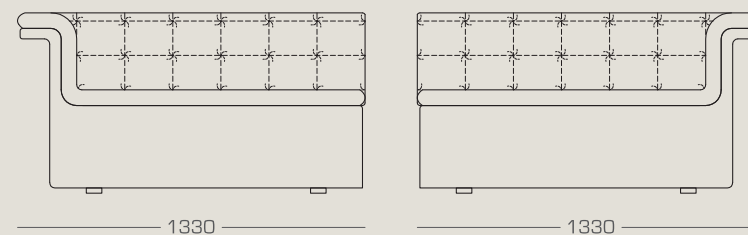

AVAILABLE IN THE FOLLOWING CONFIGURATIONS

furrow sofa

2 seater sofa: 1940W x 950D x 690H

1-arm modules:

1130W x 950D x 690H

1330W x 950D x 690H

base frame : solid New Zealand pine /plywood

filling : high density polyurethane foam, duck feather and dacron fiber
on all cushioning.