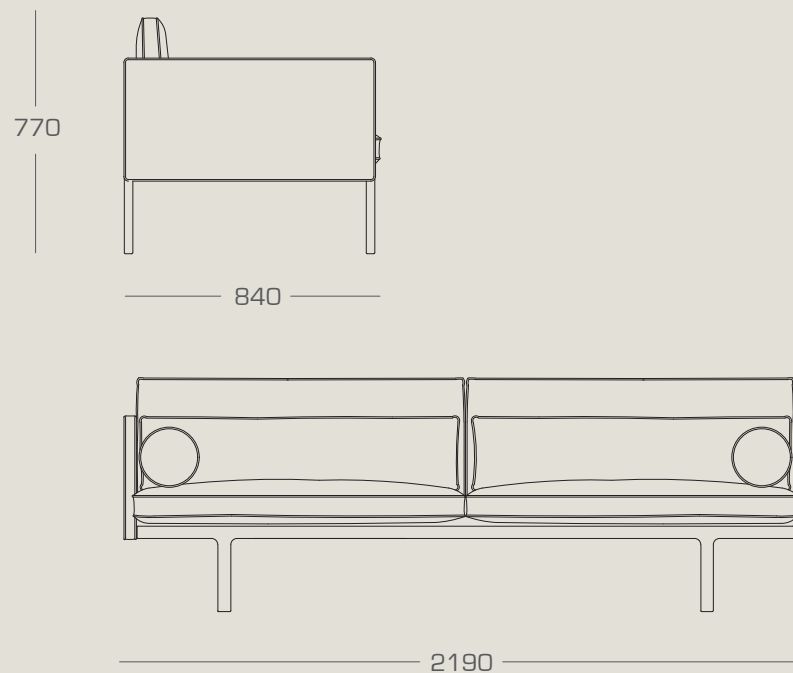

AVAILABLE IN THE FOLLOWING CONFIGURATIONS

archive sofa
2190W x 840D x 770H

frame : timber base frame in american oak, american walnut
or american oak stained black.

filling : high density polyurethane foam, duck feather and fiber
on all cushioning.

see our fabric and leather sample box for available options